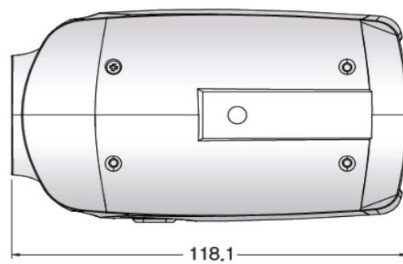

The dual voltage power supports DC12V or 24VAC power.

PRO-680DN Features

CCD	1/3" SONY SUPER HAD Ex-view CCD Sensor	
Effective Pixels	976 (H) x 494 (V) 520k pixels (NTSC video format)	
680DN Resolution	700 TV Lines in color and B&W	
IR Cut Filter	Our 680DN includes an IR Cut Filter with can be used with external IR LEDs	
Video Output	CVBS: 1.0Vp-p / 75ohm	
Scanning System	2:1 Interlaced	
Frequency	Horizontal 15.734 [KHz] / Vertical 59.94 [Hz] (NTSC)	
Minimum Illumination	0.1 LUX at F1.2 + 0.0001 LUX (Sens up x 256)	
Electronic Shutter Speed	Auto / Manual (1/60sec ~ 1/100,000 sec NTSC)	[Default: AUTO]
SMART 3D DNR	Digital Noise Reduction Selectable via OSD: On / Off	[Default: ON]
AGC (Auto Gain Control)	Selectable via OSD: Low / Middle / High / Off	[Default: HIGH]
Backlight Compensation	Selectable via OSD: Off / D-WDR / BLC / HSBLCL	[Default: OFF]
F-DNR (D-FOG)	Selectable via OSD: Off / Manual / Auto	[Default: OFF]
Day & Night	Auto (Day <-> Night TIME change) / Color / B&W	[Default: AUTO]
O.S.D. on Camera menu	Built-In On Screen Display allows user to configure settings (located on back)	
White Balance	ATW / AWB / AWC / MANUAL [Default: ATW]	
Privacy	Selectable via OSD: OFF / ON (8 Zones)	[Default: OFF]
Motion Detection	Selectable via OSD: OFF / ON (4 Zones)	[Default: OFF]
Image Conversion	Selectable via OSD: OFF / ON	[Default: OFF]
Languages	English (Default), Japanese, German, French, Russian, Portuguese, Spanish	
Dual Power Supply	Dual Power: DC 12V or 24V AC	
Operating Temp (C. / F.)	Operating Temp: -10°C ~ +50°C / 14°F to 122°F	
Storage Temp	Storage Temp: -20°C ~ +60°C / -4°F to 140°F	
Weight	Weight: approximately 11.3 OZ / 0.32 Kilos with a fixed 3.5 to 8mm Lens	

PRO-680DN Camera Dimensions (in Millimeters & Inches)

- Width: 67.9mm / 2.67 Inches
- Height: 70mm / 2.75 Inches
- Length (without Lens): 118.1mm / 4.64 Inches