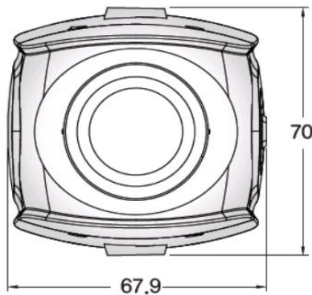

The dual voltage power supports DC12V or 24VAC power.

PRO-680DN Features

CCD	1/3" SONY SUPER HAD Ex-view CCD Sensor	
Effective Pixels	976 (H) x 494 (V) 520k pixels (NTSC video format)	
680DN Resolution	700 TV Lines in color and B&W	
IR Cut Filter	Our 680DN includes an IR Cut Filter with can be used with external IR LEDs	
Video Output	CVBS: 1.0Vp-p / 75ohm	
Scanning System	2:1 Interlaced	
Frequency	Horizontal 15.734 [KHz] / Vertical 59.94 [Hz] (NTSC)	
Minimum Illumination	0.1 LUX at F1.2 + 0.0001 LUX (Sens up x 256)	
Electronic Shutter Speed	Auto / Manual (1/60sec ~ 1/100,000 sec NTSC)	[Default: AUTO]
SMART 3D DNR	Digital Noise Reduction Selectable via OSD: On / Off	[Default: ON]
AGC (Auto Gain Control)	Selectable via OSD: Low / Middle / High / Off	[Default: HIGH]
Backlight Compensation	Selectable via OSD: Off / D-WDR / BLC / HSBLCL	[Default: OFF]
F-DNR (D-FOG)	Selectable via OSD: Off / Manual / Auto	[Default: OFF]
Day & Night	Auto (Day <-> Night TIME change) / Color / B&W	[Default: AUTO]
O.S.D. on Camera menu	Built-In On Screen Display allows user to configure settings (located on back)	
White Balance	ATW / AWB / AWC / MANUAL [Default: ATW]	
Privacy	Selectable via OSD: OFF / ON (8 Zones)	[Default: OFF]
Motion Detection	Selectable via OSD: OFF / ON (4 Zones)	[Default: OFF]
Image Conversion	Selectable via OSD: OFF / ON	[Default: OFF]
Languages	English (Default), Japanese, German, French, Russian, Portuguese, Spanish	
Dual Power Supply	Dual Power: DC 12V or 24V AC	
Operating Temp (C. / F.)	Operating Temp: -10°C ~ +50°C / 14°F to 122°F	
Storage Temp	Storage Temp: -20°C ~ +60°C / -4°F to 140°F	
Weight	Weight: approximately 11.3 OZ / 0.32 Kilos with a fixed 3.5 to 8mm Lens	

PRO-680DN Camera Dimensions (in Millimeters & Inches)

- Width: 67.9mm / 2.67 Inches
- Height: 70mm / 2.75 Inches
- Length (without Lens): 118.1mm / 4.64 Inches