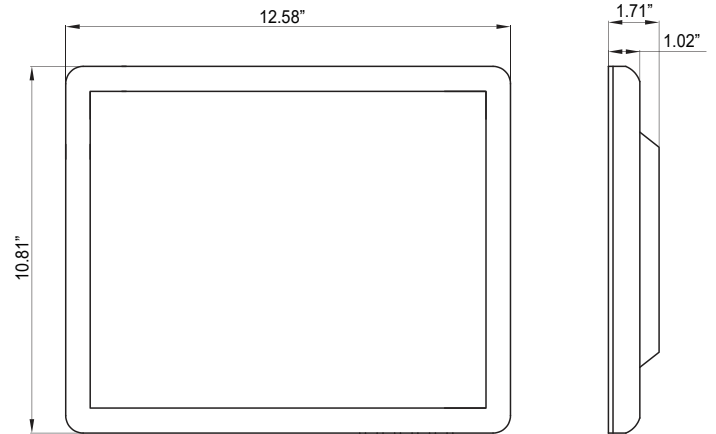

DIMENSIONS