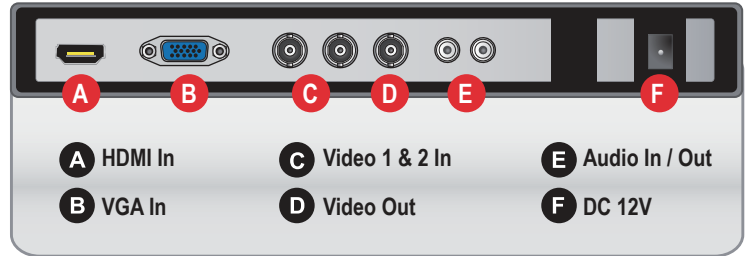

INPUT INTERFACE