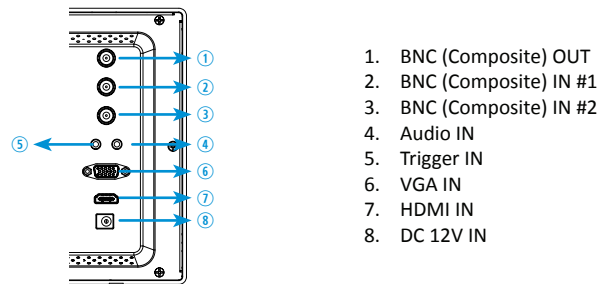

INTERFACE

Contact ViewZ

- Website : WWW.GALARDY.COM
- Phone : (800) 941-8878, Fax : (604) 942-3916
- Sales : sales@galardy.com
- Specification subject to change without notice.