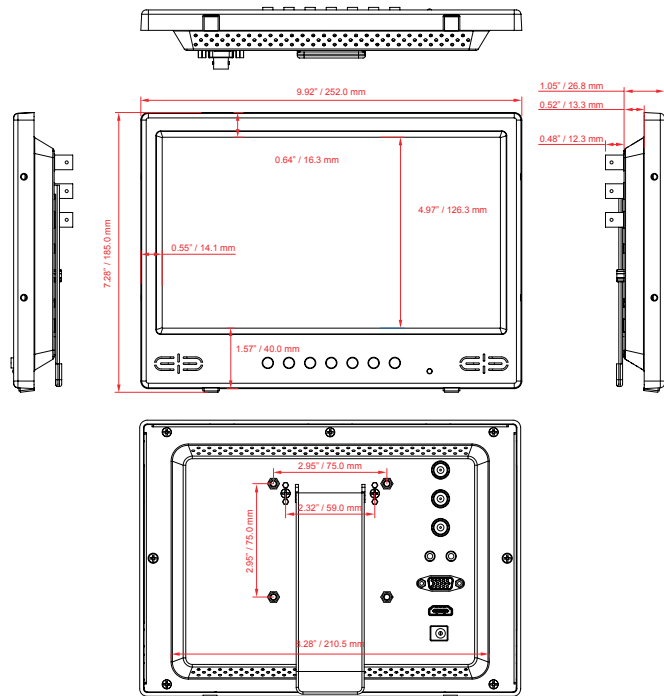

VZ-101RTC ADVANTAGES

- 10.1" LED CCTV Monitor
- 16:9 / 4:3 mode Available
- BNC, HDMI, VGA, TRIGGER
- 2D Comb-filter, Noise Reduction, Built-in Speakers
- 3-Year Warranty

DIMENSIONS

MODEL #		VZ-101RTC
VIDEO		
Screen Size	10.1"	
Max. Resolution	1024 x 600 @60Hz	
Pixel Pitch	0.2175 mm x 0.2088 mm	
Brightness	300cd/m²(Typical)	
Contrast Ratio	800:1	
Aspect Ratio	16 : 9	
Viewing Angle (H/V)	170°/170°	
Display Color	16.7 Million	
Response Time	< 25 ms	
Video System	NTSC / PAL	
INTERFACE		
AV (Composite) In/ BNC Out	2 / 1	
HDMI In	1	
RGB In(15Pin D-Sub)	1	
Trigger In	1	
Audio In	1	
AUDIO		
Built in speaker	1W X 2	
SPECIAL FEATURES		
Filter Type	2D Comb-filter / Noise Reduction	
Multi-lingual Language	English, Spanish, French, German, Italian, Portuguese, Polish, Russian	
DIMENSIONS & WEIGHT		
Outline Dimension (W x H x D)	9.92" x 7.28" x 1.05"	
	252.0 mm x 185.0 mm x 26.80 mm	
Net Weight / Gross Weight	2.86 lbs (1.3 Kg) / 3.52 lbs (1.6Kg)	
MOUNT		
VESA	75mm x 75mm, M4 x L8 Screws	
GENERAL		
Power	Electrical Ratings	DC 12V, 2.0 A (AC100 ~ 240V[50/60Hz])
	Consumption (Typ/Max)	8 W
Warranty	Parts/ Labor	3 Year / 3 Year
Operating Temperature	14 - 122°F / -10 - 50°C	
Operating Humidity	20 ~ 70% RH	
Regulations	CE, FCC(A)	
Compatible Mounts	Wall	VZ-WM05, VZ-WM11, VZ-AM01
	Rack	VZ-RMK08