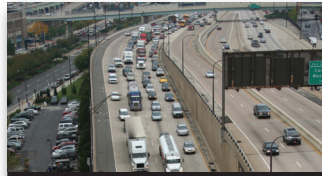

CAMERA SERIES

ZX-580SR200 – 5.8GHz FM-Live 580-Line Starlight IR-200’ 4-9mm Varifocal All Weather Wireless Camera

All NEW and easy to install, this dynamic all-weather wireless video camera transmits 5.8GHz, FM Live Real-Time video from **300 feet up to 4 miles**, depending on optional receiver. This Rugged 580 line, high resolution camera features a **4-9mm varifocal** zoom lens and is perfect for protecting property and assets with exceptional night-vision ranging up to 200 Feet.

ADVANTAGES

- Easy to Install and Operate “Plug & Play”
- 5.8GHz FM Live Real-Time Video up to 4 Miles
- Night Vision Range up to **200 Feet**
- 580 Line High-Resolution Day/Night Color Camera
- Convenient Adjustable External Focus and Zoom
- On Screen Display Menu for Convenient Video Setup
- Integrated Samsung W-IV Digital Signal Processor
- Universal 3 Axis Mounting Bracket Included
- Rugged All Weather IP-66 Rated Cast Aluminum Design
- Deters Vandalism, Theft and other Criminal Behavior

APPLICATIONS INCLUDE

ZX-580SR200

CONSTRUCTION SITES

FREEWAY

HARBOR

BRIDGES

PARKING LOTS

AIRPORTS